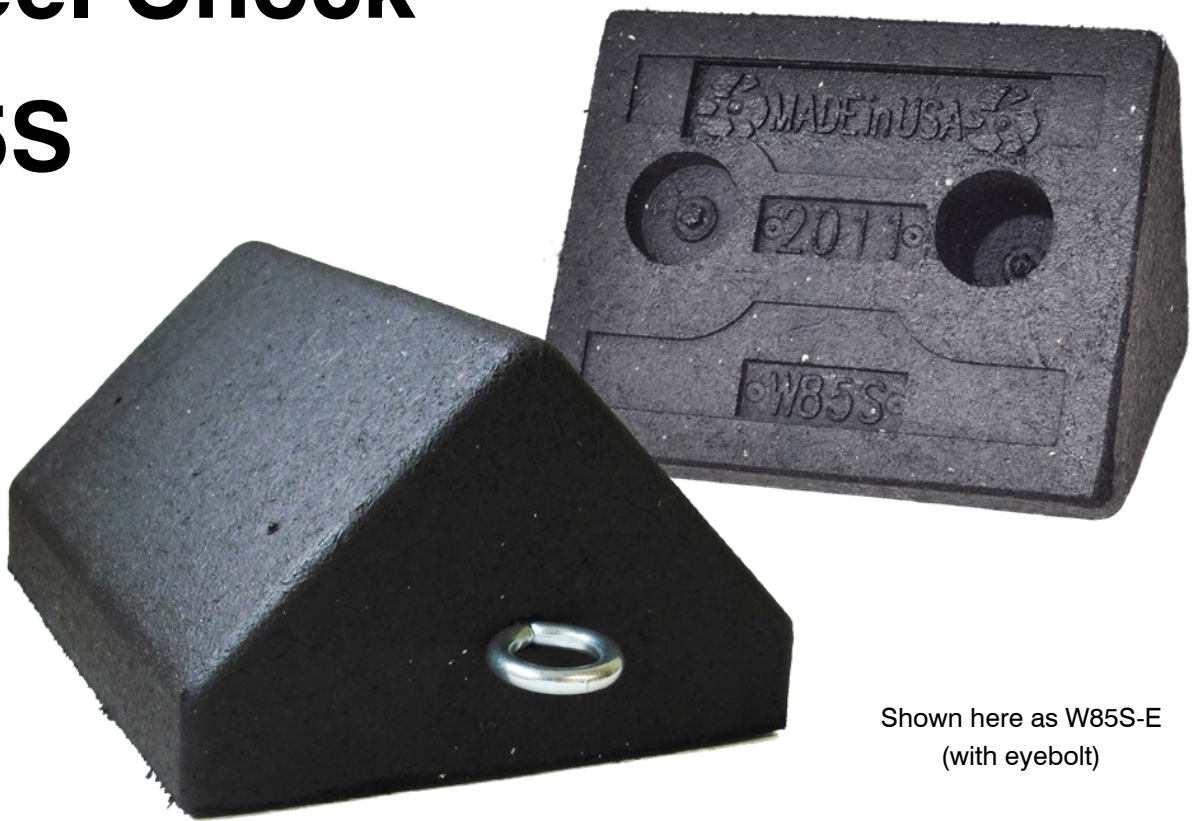

# Wheel Chock - W85S

Shown here as W85S-E  
(with eyebolt)

- ◆ Model: W85S
- ◆ Dimensions 7.75" Deep x 9.75" Wide x 5" High
- ◆ Weight: 10 lbs
- ◆ Common Uses: Utility Vehicles, Pickups, RVs, Up to 16 1/2" wheels
- ◆ Full Pallet Qty: 200
- ◆ Compatible handle/accessories: Eye-bolt, Metal Hairpin Handle, Pole Step Handle, Loop Handle, Rope Pigtail, Yellow Rope Connect, Cable Dock Connect, Snow & Ice Shoe.

Width fits against the tire.